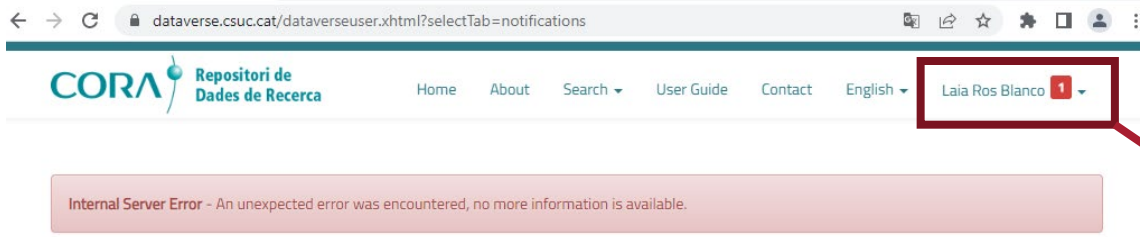

Create account at CORA RDR

- <https://dataverse.csuc.cat/>

The screenshot displays the CORA RDR website interface. At the top left is the logo for CORA, labeled "Repositori de Dades de Recerca". The top navigation bar includes links for Home, About, Search, User Guide, Contact, English, and Log In. Below the navigation is a search bar with the placeholder text "Search this dataverse..." and a magnifying glass icon, followed by an "Advanced Search" button. A statistics section below the search bar shows four categories: "UNIVERSITIES & CERCA CENTERS" with 29 items, "DATASETS" with 306 items, "FILES" with 8,394 items, and "DOWNLOADS" with 26,889 items. Below this is a horizontal carousel of institutional logos, including Vall d'Hebron Recerca, UVIC (Universitat de Vic, Universitat Central de Catalunya), Universitat Ramon Llull, ULC Barcelona, IDIBGI (Institut d'Investigació Biomèdica de Girona Dr. Josep Trueta), and IRB Barcelona. At the bottom, there are filter options for "Dataverses (102)" and "Datasets (306)", both with checked checkboxes. The results are shown as "1 to 10 of 408 Results". A "Sort" button is located on the right side of the results area.

Bienvenidas y bienvenidos al **sistema de login unificado de la Universidad Ramon Llull**. Para autenticarse, elija su institución.

Logos displayed:

- IQS PERSONA CIENCIA EMPRESA
- Blanquerna
- laSalle
- Facultat de Filosofia
- esade
- FUNDACIÓ PERE TARRÉS
- ESDi Escola Superior de Disseny
- Observatori de l'Ebre
- FUNDACIÓ VIDAL I BARRAQUEŀ Institut Universitari de Salut Mental
- Institut Borja de Bioètica
- PAS RECTORAT

identitat.url.edu/nidp/saml2/sso

UNIVERSITAT RAMON LLULL

Nombre de usuario

Contraseña

Iniciar sesión ↩

1. Click in our institution logo
2. Log in **with our institutional mail and password**

Create account at CORA RDR