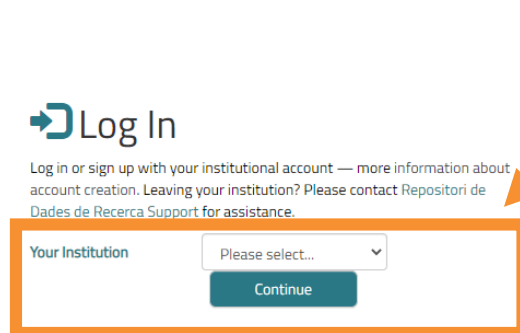

Create account at CORA RDR

- <https://dataverse.csuc.cat/>

The screenshot displays the CORA RDR website interface. At the top left is the logo for CORA, labeled "Repositori de Dades de Recerca". The top navigation bar includes links for Home, About, Search, User Guide, Contact, English, and Log In. Below the navigation is a search bar with the placeholder text "Search this dataverse..." and a magnifying glass icon, followed by an "Advanced Search" button. A statistics section below the search bar shows four categories: "UNIVERSITIES & CERCA CENTERS" with 29 items, "DATASETS" with 306 items, "FILES" with 8,394 items, and "DOWNLOADS" with 26,889 items. Below this is a horizontal carousel of institutional logos, including Vall d'Hebron Recerca, UVIC (Universitat de Vic, Universitat Central de Catalunya), Universitat Ramon Llull, ULC Barcelona, IDIBGI (Institut d'Investigació Biomèdica de Girona Dr. Josep Trueta), and IRB Barcelona. At the bottom, there are filter options for "Dataverses (102)" and "Datasets (306)", both with checked checkboxes. The results are shown as "1 to 10 of 408 Results". A "Sort" button is located on the right side of the results area.

Create account at CORA RDR

1. Click on **log in**
2. Search URL on the institutions list
3. Select **Universitat Ramon Llull**

Create account at CORA RDR

identitat.url.edu/nidp/saml2/sso

UNIVERSITAT RAMON LLULL