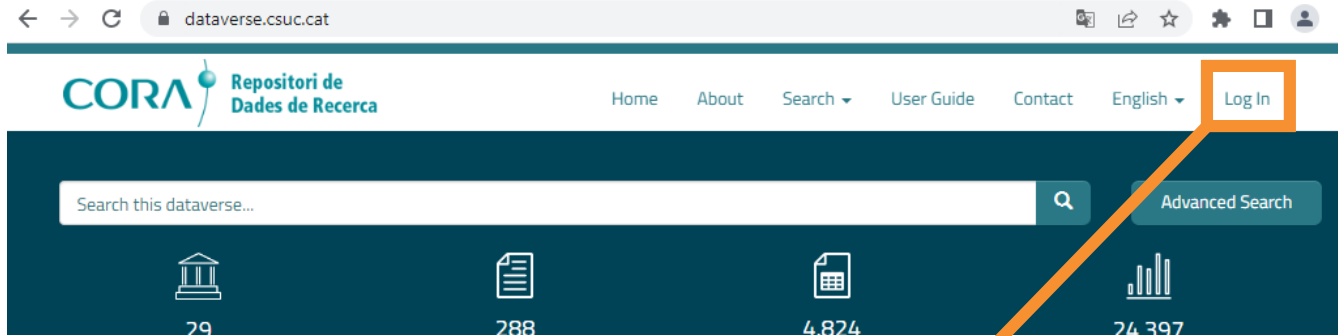

Create account at CORA RDR

- <https://dataverse.csuc.cat/>

The screenshot displays the CORA RDR website interface. At the top left is the logo for CORA, labeled "Repositori de Dades de Recerca". The top navigation bar includes links for Home, About, Search, User Guide, Contact, English, and Log In. Below the navigation is a search bar with the placeholder text "Search this dataverse..." and a magnifying glass icon, followed by an "Advanced Search" button. A statistics section below the search bar shows four categories: "UNIVERSITIES & CERCA CENTERS" with 29 items, "DATASETS" with 306 items, "FILES" with 8,394 items, and "DOWNLOADS" with 26,889 items. Below this is a horizontal carousel of institutional logos, including Vall d'Hebron Recerca, UVIC (Universitat de Vic, Universitat Central de Catalunya), Universitat Ramon Llull, ULC Barcelona, IDIBGI (Institut d'Investigació Biomèdica de Girona Dr. Josep Trueta), and IRB Barcelona. At the bottom, there are filter options for "Dataverses (102)" and "Datasets (306)", both with checked checkboxes. The results are shown as "1 to 10 of 408 Results". A "Sort" button is located on the right side of the results area.

Create account at CORA RDR

1. Click on **log in**
2. Search URL on the institutions list
3. Select **Universitat Ramon Llull**

Create account at CORA RDR

identitat.url.edu/nidp/saml2/sso

UNIVERSITAT RAMON LLULL