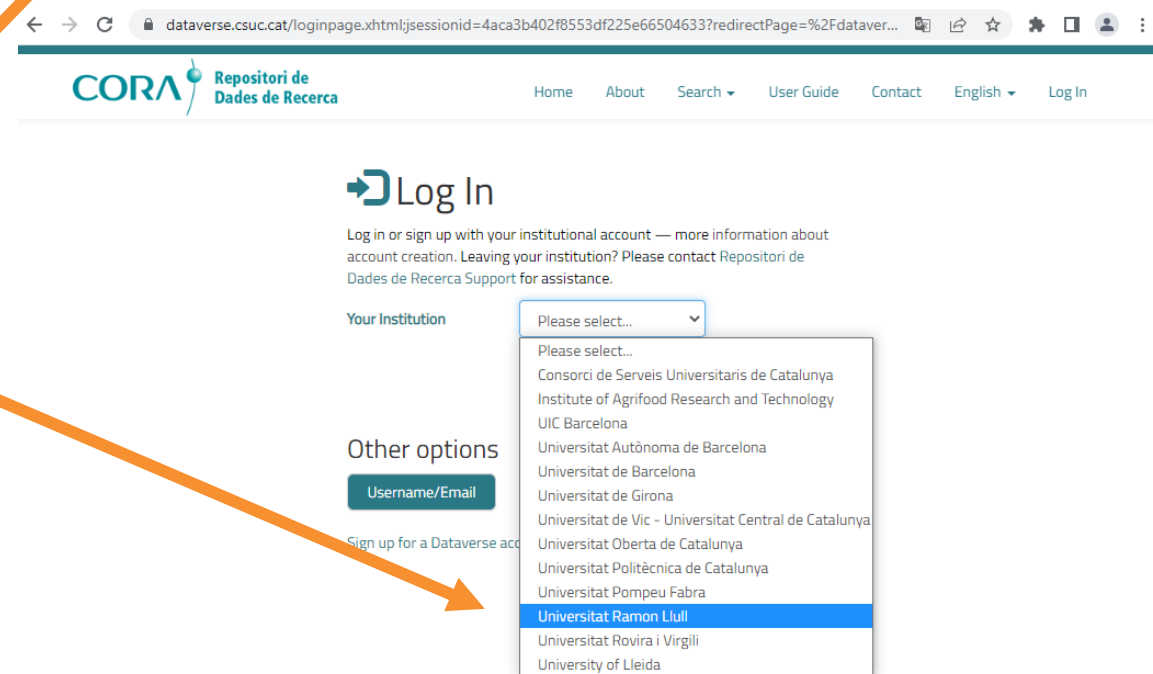

Create account at CORA RDR

- <https://dataverse.csuc.cat/>

The screenshot displays the CORA RDR website interface. At the top left is the logo for CORA, labeled "Repositori de Dades de Recerca". The top navigation bar includes links for Home, About, Search, User Guide, Contact, English, and Log In. Below the navigation is a search bar with the placeholder text "Search this dataverse..." and a magnifying glass icon, followed by an "Advanced Search" button. A statistics section below the search bar shows four categories: "UNIVERSITIES & CERCA CENTERS" with 29 items, "DATASETS" with 306 items, "FILES" with 8,394 items, and "DOWNLOADS" with 26,889 items. Below this is a horizontal carousel of institutional logos, including Vall d'Hebron Recerca, UVIC (Universitat de Vic, Universitat Central de Catalunya), Universitat Ramon Llull, ULC Barcelona, IDIBGI (Institut d'Investigació Biomèdica de Girona Dr. Josep Trueta), and IRB Barcelona. At the bottom, there are filter options for "Dataverses (102)" and "Datasets (306)", both with checked checkboxes. The results are shown as "1 to 10 of 408 Results". A "Sort" button is located on the right side of the results area.

Create account at CORA RDR

1. Click on **log in**
2. Search URL on the institutions list
3. Select **Universitat Ramon Llull**

Create account at CORA RDR

identitat.url.edu/nidp/saml2/sso

UNIVERSITAT RAMON LLULL